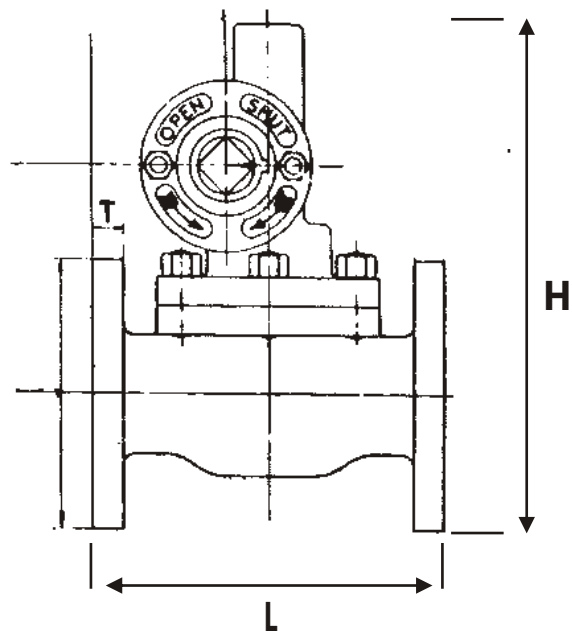

ALL SPECIFICATIONS ARE SUBJECT TO CHANGE WITHOUT NOTICE

Break Away
VALVES

TECHNOLOGY AT ITS BEST